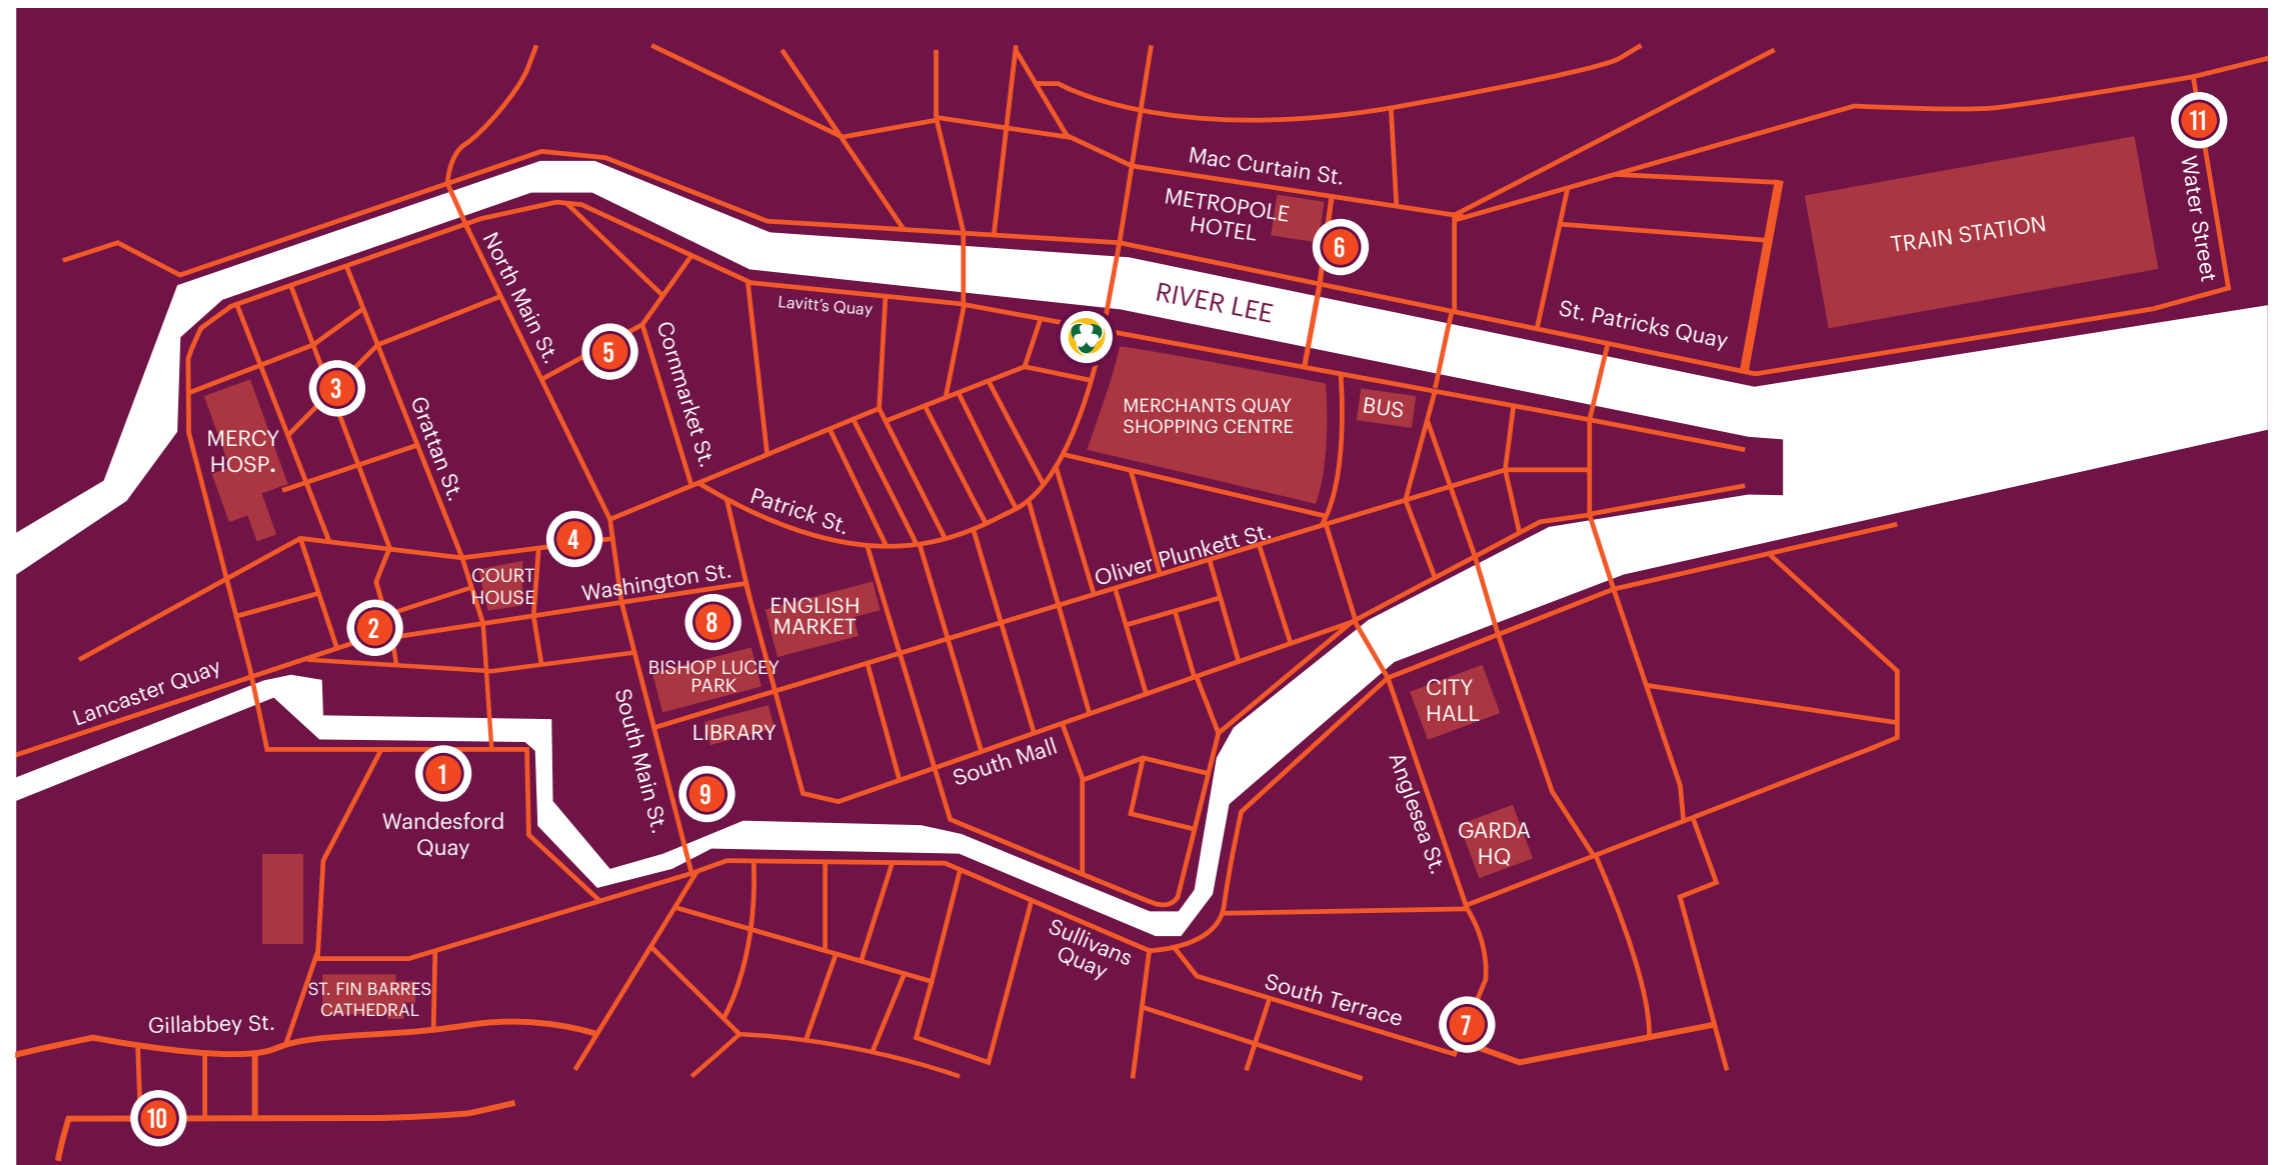

ARDÚ

STREET ART MAP CORK CITY

ASBESTOS

SHANE O'MALLEY

FRIZ

CONOR HARRINGTON

ARTISTS

- 1. DEIRDRE BREEN**
WANDESFORD QUAY
- 2. MASER**
KINO, WASHINGTON ST.
- 3. JAMES EARLEY**
HENRY STREET
- 4. GARRETH JOYCE**
LIBERTY STREET
- 5. PETER MARTIN**
KYLE STREET
- 6. SHANE O'DRISCOLL**
HARLEY'S STREET
- 7. ACHES**
ANGLESEA STREET
- 8. CONOR HARRINGTON**
BISHOP LUCEY PARK
- 9. ASBESTOS**
SOUTH MAIN STREET
- 10. FRIZ**
ST. FINBARR'S STREET
- 11. SHANE O'MALLEY**
WATER STREET

This map is a walking tour guide to this year's mural locations throughout the city.

AN ONLINE AUDIO TOUR IS AVAILABLE AT:
WWW.ARDUCORK.IE

Social media:

- @ardustreetart
- @ardustreetart
- #ardustreetart